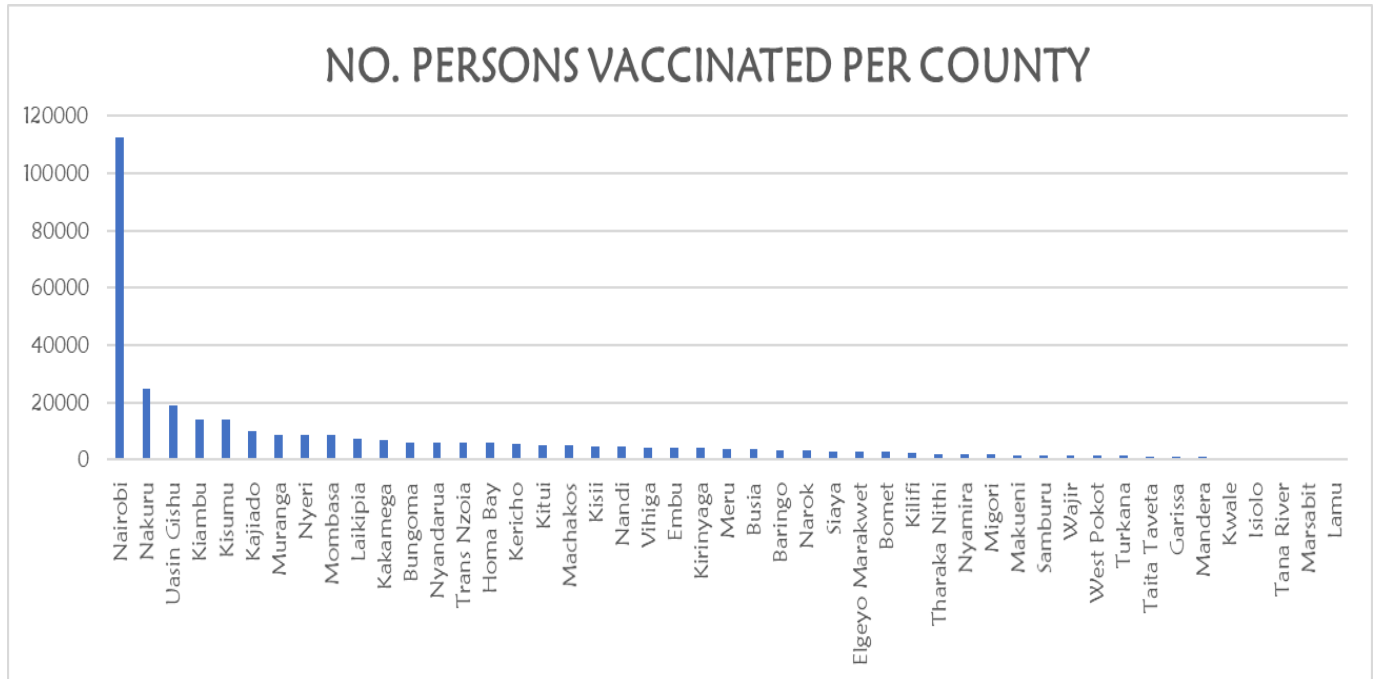

MINISTRY OF HEALTH

UPDATES ON COVID-19 VACCINATION EXERCISE

Background

- Vaccines Received- 1,020,000 Covax
- 100,000 donations by Government of India
- Vaccinations began on 5th March 2021
- Countrywide vaccinations started on the week of 8th March 2021

Tuesday 6th April 2021

Total Vaccinated	Cumulative Persons	Vaccinations per Gender		AEFI Reported
Today	Vaccinated to date	Male	Female	
29,895	339,893	192,746 (57%)	147,147 (43%)	85

Covid 19 Vaccination Data: Cumulative Data as at 6th April 2021

No.	County	Vaccinated	No.	County	Vaccinated
1	Nairobi	112,560	26	Baringo	3,484
2	Nakuru	24,757	27	Narok	3,217
3	Uasin Gishu	18,914	28	Siaya	3,000
4	Kiambu	13,970	29	Elgeyo Marakwet	2,954
5	Kisumu	13,842	30	Bomet	2,943
6	Kajiado	10,207	31	Kilifi	2,303
7	Muranga	8,801	32	Tharaka Nithi	2,064
8	Nyeri	8,718	33	Nyamira	2,058
9	Mombasa	8,693	34	Migori	1,759
10	Laikipia	7,149	35	Makueni	1,605
11	Kakamega	6,697	36	Samburu	1,583
12	Bungoma	6,021	37	Wajir	1,554
13	Nyandarua	6,002	38	West Pokot	1,460
14	Trans Nzoia	6,000	39	Turkana	1,365
15	Homa Bay	5,868	40	Taita Taveta	1,194
16	Kericho	5,670	41	Garissa	1,072
17	Kitui	5,070	42	Mandera	881
18	Machakos	4,855	43	Kwale	795
19	Kisii	4,616	44	Isiolo	693
20	Nandi	4,595	45	Tana River	486
21	Vihiga	4,266	46	Marsabit	353

22	Embu	4,137	47	Lamu	248
23	Kirinyaga	4,052			
24	Meru	3,767		Total	339,893
25	Busia	3,595			

- Total vaccinated to date are 339,893 persons across the counties. 57% are male while 43% are women
- Nairobi County contributed 33% of the total vaccinated followed by Nakuru and Uasin Gishu counties at 7% and 6% respectively
- Lamu County with uptake of 248 persons vaccinated has consistently remained the lowest since the start of the exercise